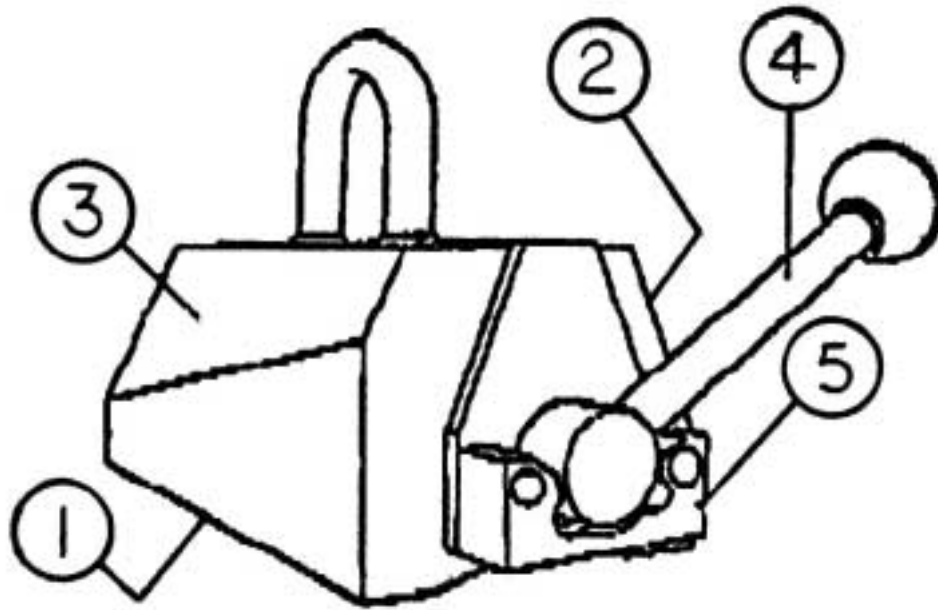

### Replacement Parts List

ITEM NO.	DESCRIPTION OF PART	MODEL		
		NEO-250	NEO-500	NEO-1000
1	MAGNET, COMPLETE	64-AXM12426	64-AXM12427	64-AXM12463
2	PRODUCT SAFETY/OPERATING INSTRUCTION LABEL	37-DD14490	37-DD14491	37-DD14492
3	LIFTING GUIDELINES LABEL	37-DD14489	37-DD14487	37-DD14488
4	HANDLE ASSEMBLY	39-DD14547	39-DD14547	39-DD14548
5	HANDLE MOUNTING BLOCK KIT	39-DD14549	39-DD14549	39-DD14560

Replacement Parts