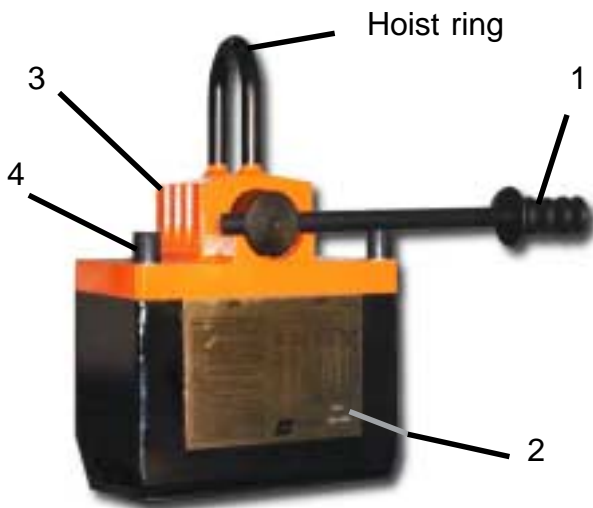

# REPLACEMENT PARTS LIST

PARTS LIST					
Index No.	Description Of Parts	CM-400		CM-800	
		Part No.	Qty.	Part No.	Qty.
1	Handle Assembly	744.02.95	1	744.02.97	1
2	Operating Instruction Tag	CC12466	1	CC12467	1
3	Danger Tag (Product Safety Signs)	DD13898	1	DD13898	1
	Safety Manual	DD13899	1	DD13899	1
	Safety Video	DD13901	1	DD13901	1
	Safety Poster	DD13900	1	DD13900	1
4	Bumper	39-3084	2	39-3084	2